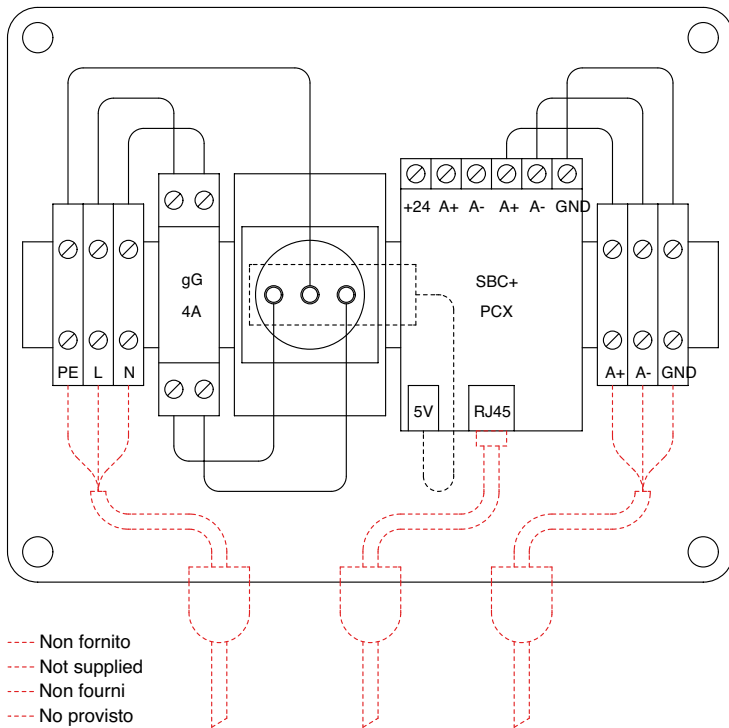

ART. 208.AP57

- Non fornito
- Not supplied
- Non fourni
- No provisto

230Vac
3x1.5mm²

TCP/IP
CAT5-CAT6

RS485
CAT5-CAT6 or
BELDEN 9841
MAX. 100m
MAX. 16 EVSE

InfoTECH

ITALY

WORLDWIDE